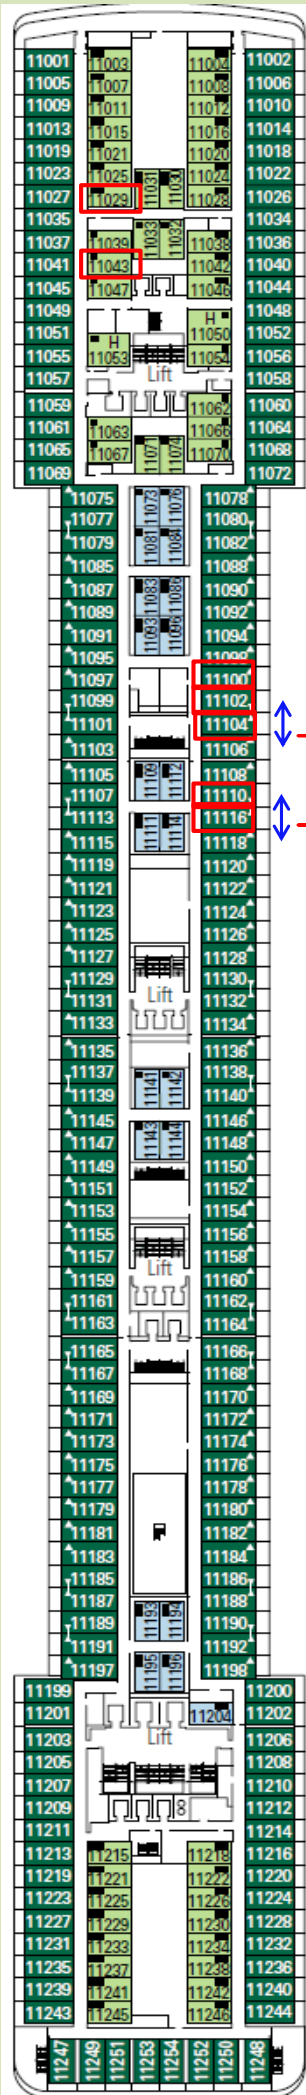

MSC MUSICA

11029 - Inside Fantastica (Quad)

11043 - Inside Fantastica (Triple)

11100 - Balcony Fantastica (Double)

11102 - Balcony Fantastica (Double)

11104 - Balcony Fantastica (Double)

11110 - Balcony Fantastica (Double)

11116 - Balcony Fantastica (Double)

8042 - Inside Bella (double)

8048 - Inside Bella (double)
Handicapped

8122 - Outside Fantastica (Quad)

8124 - Outside Fantastica (Quad)

8134 - Outside Bella (Quad)

8192 - Balcony Bella (double)

8196 - Balcony Bella (double)

8194 - Inside Bella (double)