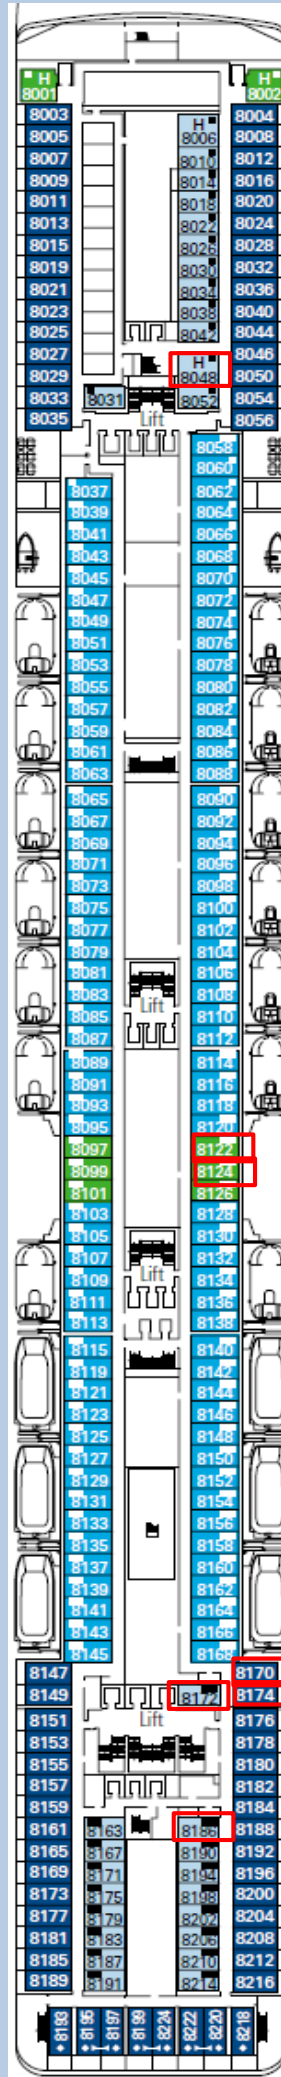

MSC POESIA

- 11106 - Balcony Fantastica (Triple)
- 11108 - Balcony Fantastica (Quad)
- 11110 - Balcony Fantastica (Double)
- 11116 - Balcony Fantastica (Double)
- 11118 - Balcony Fantastica (Quad)
- 11120 - Balcony Fantastica (Double)

- 11112 - Inside Fantastica (Double)
- 11114 - Inside Fantastica (Double)

8048 - Inside Bella (Double)
Handicapped

8122 - Outside Fantastica (Quad)
8124 - Outside Fantastica (Quad)

8170 - Balcony Bella (Double)
8174 - Balcony Bella (Double)
8172 - Inside Bella (Quad)