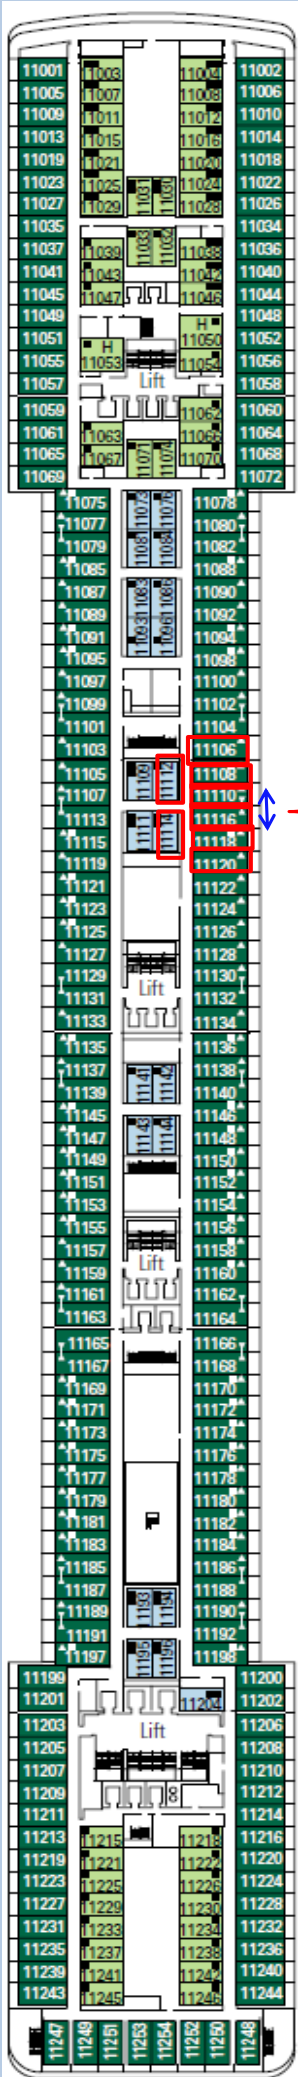

MSC POESIA

- 11106 - Balcony Fantastica (Triple)
- 11108 - Balcony Fantastica (Quad)
- 11110 - Balcony Fantastica (Double)
- 11116 - Balcony Fantastica (Double)
- 11118 - Balcony Fantastica (Quad)
- 11120 - Balcony Fantastica (Double)

- 11112 - Inside Fantastica (Double)
- 11114 - Inside Fantastica (Double)

8048 - Inside Bella (Double)
Handicapped

8122 - Outside Fantastica (Quad)
8124 - Outside Fantastica (Quad)

8170 - Balcony Bella (Double)
8174 - Balcony Bella (Double)
8172 - Inside Bella (Quad)

8186 - Inside Bella (Double)